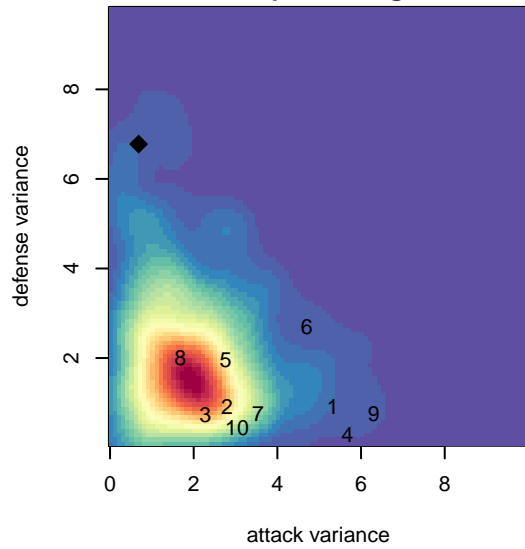

# SOSA Junior Pirates B02

Southern Oregon Soccer Academy  
 , OR  
 B02 total strength=382  
 attack=0.38 defense=0.14

alt names used:  
 SOSA Pirates  
 SOSA Pirates

Venues played:  
 2014 Rogue Memorial BU11 Cascade 9v9  
 2014 Capital Cup BU12 Gold

**SOSA Junior Pirates B02**  
 Dots are actual minus expected GF (blue circles) and GA (red triangles).  
 Blue line is smoothed change in attack strength. Red is smoothed change in defense strength.

**attack and defense variance (black dot)  
relative to other teams  
and top 10 in region**

**Performance relative to 13 month average**

Distribution of opponents  
 Red = Lose zone, Blue = Win zone, Green = Even  
 Black line separates win/lose zones

lot. A=Neither has attack advantage, B=Opponent has both attack and defense advantage, C=Opponent has both attack and defense disadvantage, D=Both have