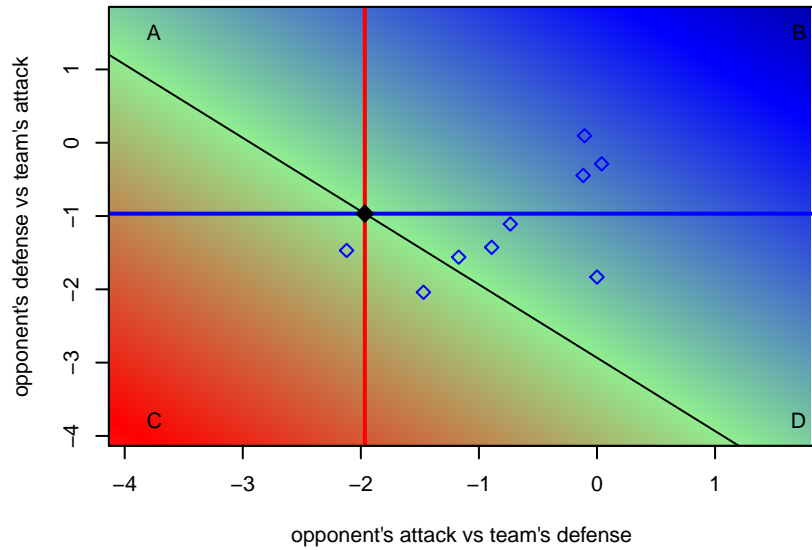

**SOSA Junior Pirates B02**  
 Dots are actual minus expected GF (blue circles) and GA (red triangles).  
 Blue line is smoothed change in attack strength. Red is smoothed change in defense strength.

**attack and defense variance (black dot)  
relative to other teams  
and top 10 in region**

**attack and defense rating  
relative to others at age  
and all opponents in last 13 months**

**attack and defense rating  
relative to others at age  
and all opponents in last 13 months**

**Performance relative to 13 month average**

**Performance relative to 13 month average**

Distribution of opponents  
 Red = Lose zone, Blue = Win zone, Green = Even  
 Black line separates win/lose zones

lot. A=Neither has attack advantage, B=Opponent has both attack and defense advantage, C=Opponent has both attack and defense disadvantage, D=Both have