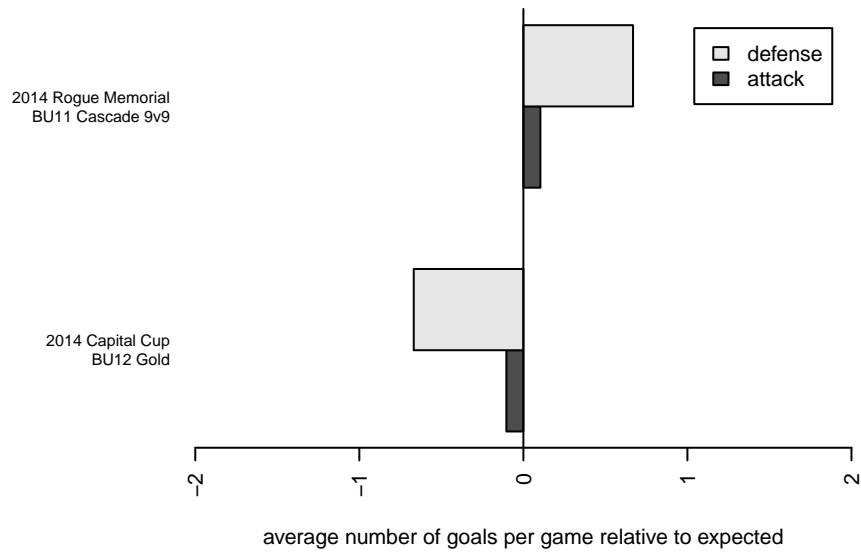

# SOSA Junior Pirates B02

Southern Oregon Soccer Academy  
 , OR  
 B02 total strength=382  
 attack=0.38 defense=0.14

alt names used:  
 SOSA Pirates  
 SOSA Pirates

Venues played:  
 2014 Rogue Memorial BU11 Cascade 9v9  
 2014 Capital Cup BU12 Gold

**SOSA Junior Pirates B02**  
 Dots are actual minus expected GF (blue circles) and GA (red triangles).  
 Blue line is smoothed change in attack strength. Red is smoothed change in defense strength.

**attack and defense variance (black dot)  
relative to other teams  
and top 10 in region**

**attack and defense rating  
relative to others at age  
and all opponents in last 13 months**

**attack and defense rating  
relative to others at age  
and all opponents in last 13 months**

**Performance relative to 13 month average**

**Performance relative to 13 month average**

Distribution of opponents  
 Red = Lose zone, Blue = Win zone, Green = Even  
 Black line separates win/lose zones

lot. A=Neither has attack advantage, B=Opponent has both attack and defense advantage, C=Opponent has both attack and defense disadvantage, D=Both have