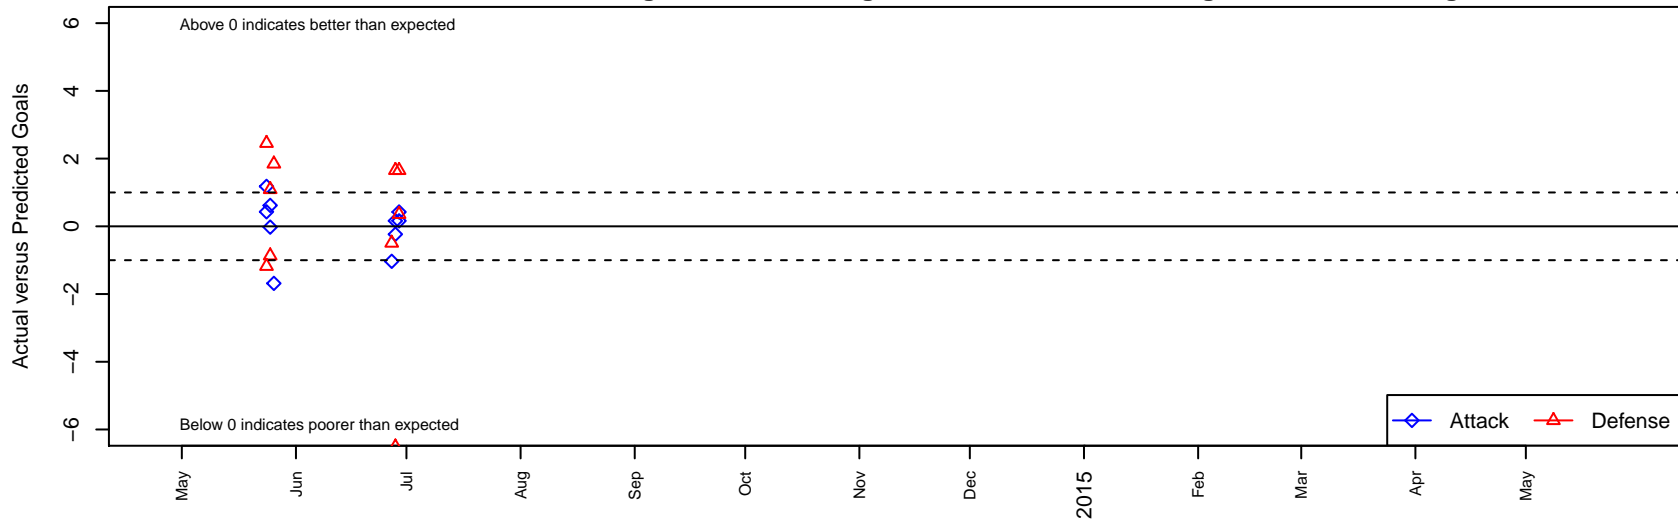

# SOSA Junior Pirates B02

Southern Oregon Soccer Academy  
 , OR  
 B02 total strength=382  
 attack=0.38 defense=0.14

alt names used:  
 SOSA Pirates  
 SOSA Pirates

Venues played:  
 2014 Rogue Memorial BU11 Cascade 9v9  
 2014 Capital Cup BU12 Gold

**SOSA Junior Pirates B02**  
 Dots are actual minus expected GF (blue circles) and GA (red triangles).  
 Blue line is smoothed change in attack strength. Red is smoothed change in defense strength.

**attack and defense variance (black dot)  
relative to other teams  
and top 10 in region**

**attack and defense rating  
relative to others at age  
and all opponents in last 13 months**

**attack and defense rating  
relative to others at age  
and all opponents in last 13 months**

**Performance relative to 13 month average**

**Performance relative to 13 month average**

Distribution of opponents  
 Red = Lose zone, Blue = Win zone, Green = Even  
 Black line separates win/lose zones

lot. A=Neither has attack advantage, B=Opponent has both attack and defense advantage, C=Opponent has both attack and defense disadvantage, D=Both have